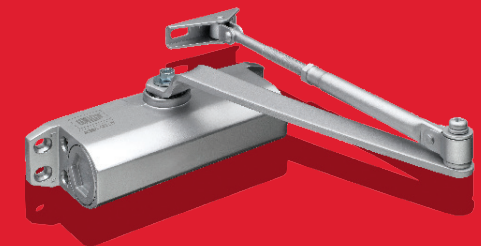

UNION reliability

All UNION products undergo the most rigorous testing - way beyond UK standards - in order to guarantee the longest lifetime of excellent performance.

UNION expertise

With a history going back to 1840, we're proud of our heritage, our expertise and our relentless work to deliver the best in door control solutions.

Combine that with ASSA ABLOY's resources and you can be confident you're fitting a product you can trust.