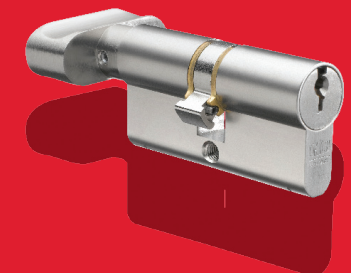

CE24V

Features & Specification

EN 1154 Size	Max door width	Max door weight
1	750mm	20kg
2	850mm	40kg
3	950mm	60kg
4	1100mm	80kg
5	1250mm	100kg
6	1400mm	120kg

- Universal fitting
- Maximum door width 1100mm (size 4)
- Variable size, closing speed and latching
- Adjustable Back check included for safety
- CE Marked EN 1154 for size 2-4
- Fire rated (FD120) for use on timber fire doors
- UNION 10-year guarantee
- Silver finish

Code	Description
J-CE24V-SIL	UNION CE Marked Variable Size 2-4 R&P Closer Silver

Dimensions

For further product information and installation guidance, please visit www.uniononline.co.uk/ce24v

Quality, Reliability, Expertise.

Three solid reasons to choose UNION

UNION quality

Achieving the perfect combination of technology and materials, each and every one of our products is manufactured to the highest specification - resulting in a quality of product that others can only dream to achieve.

UNION reliability

All UNION products undergo the most rigorous testing - way beyond UK standards - in order to guarantee the longest lifetime of excellent performance.

UNION expertise

With a history going back to 1840, we're proud of our heritage, our expertise and our relentless work to deliver the best in door control solutions.

Combine that with ASSA ABLOY's resources and you can be confident you're fitting a product you can trust.