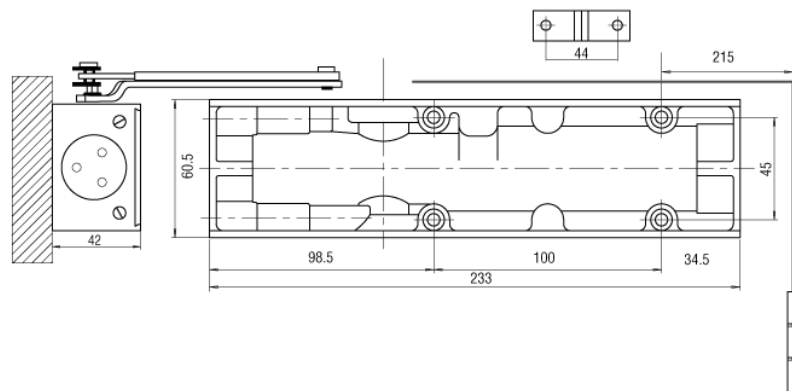

CE24V

Features & Specification

EN 1154 Size	Max door width	Max door weight
1	750mm	20kg
2	850mm	40kg
3	950mm	60kg
4	1100mm	80kg
5	1250mm	100kg
6	1400mm	120kg

- Universal fitting
- Maximum door width 1100mm (size 4)
- Variable size, closing speed and latching
- Adjustable Back check included for safety
- CE Marked EN 1154 for size 2-4
- Fire rated (FD120) for use on timber fire doors
- UNION 10-year guarantee
- Silver finish

Code	Description
J-CE24V-SIL	UNION CE Marked Variable Size 2-4 R&P Closer Silver

Dimensions

Regular (Fig.1)

Transom (Fig.61)

Parallel (Fig.66)

For further product information and installation guidance, please visit www.uniononline.co.uk/ce24v